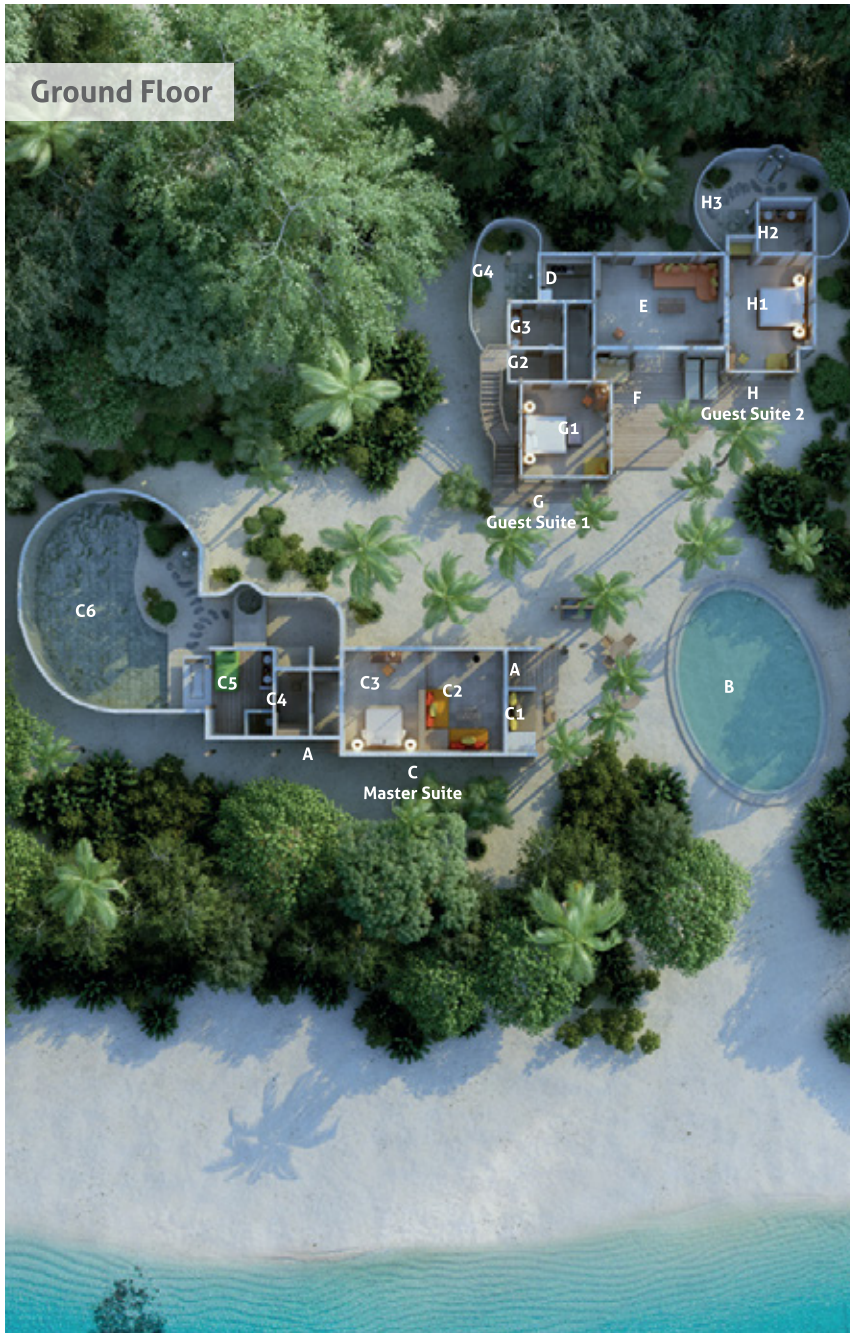

Ground Floor

First Floor

Villa 68 (3 Bedroom Beach Retreat)

Three bedrooms

Total area 649 sqm. / 7,760 sq.ft.

Max. occupancy – eight adults and four children or ten adults

- A Entrance
- B Pool
- C **Master Suite**
 - C1 Daybed
 - C2 Living Area
 - C3 Bedroom
 - C4 Dressing Room
 - C5 Bathroom
 - C6 Outdoor Bathroom
- D Mini Bar
- E Living Room
- F Deck
- G **Guest Suite 1**
 - G1 Bedroom
 - G2 Dressing Room
 - G3 Bathroom
 - G4 Outdoor Bathroom
- H **Guest Suite 2**
 - H1 Bedroom
 - H2 Bathroom
 - H3 Outdoor Bathroom
- I Dining Area
- J Living Area
- K Children's Bedroom
- L Dressing Room
- M Bathroom
- N Upper Floor Outdoor Terrace