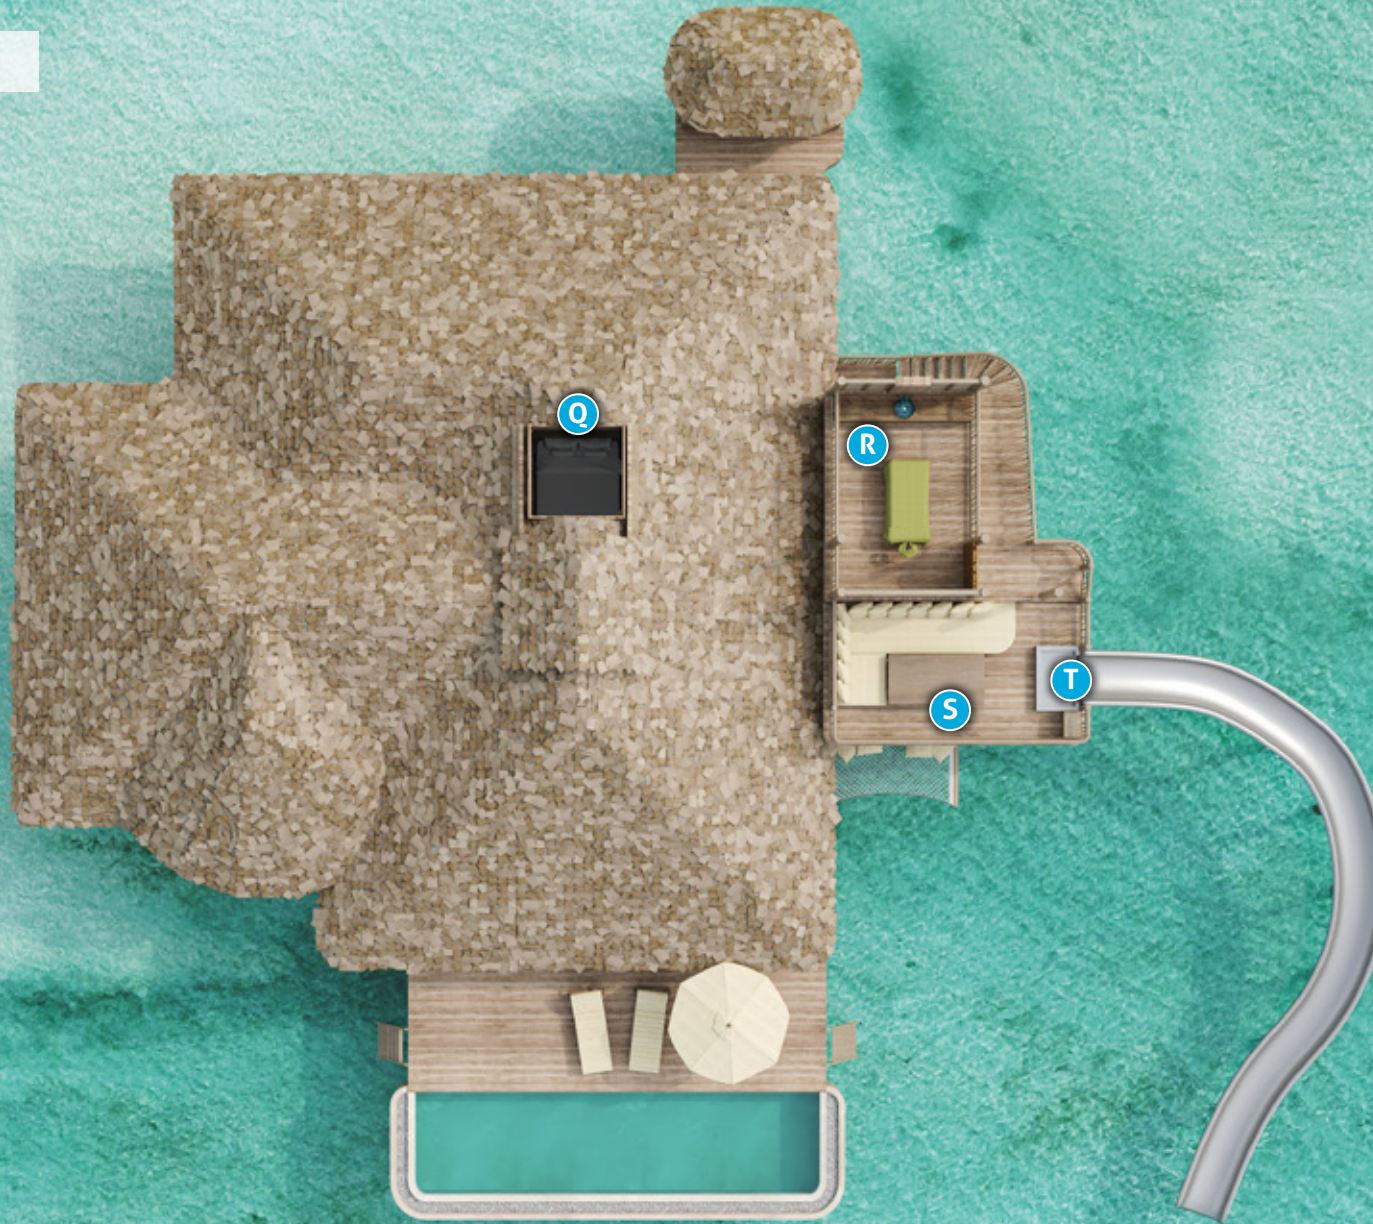

Ground Floor

Crusoe Villa

Total Area – 461 sqm / 4,962 sqft
Max. Occupancy – Two Adults
and Two Children

- A Entrance
- B Gym
- C Luggage Room
- D Pantry and Minibar
- E Dining Areas
- F Master Bedrooms
- G Additional Double Bedroom
- H Additional Shower Room and Ensuite
- I Master Bathroom
- J Dressing Areas
- K Study Areas
- L TV Lounge
- M Catamaran Nets
- N Sunken Seating
- O Daybeds
- P Pool

First Floor

Crusoe Villa

Total Area – 461 sqm / 4,962 sqft
Max. Occupancy – Two Adults
and Two Children

- Q Retractable Roofs
- R Spa treatment room
- S Dining Sala
- T Slide