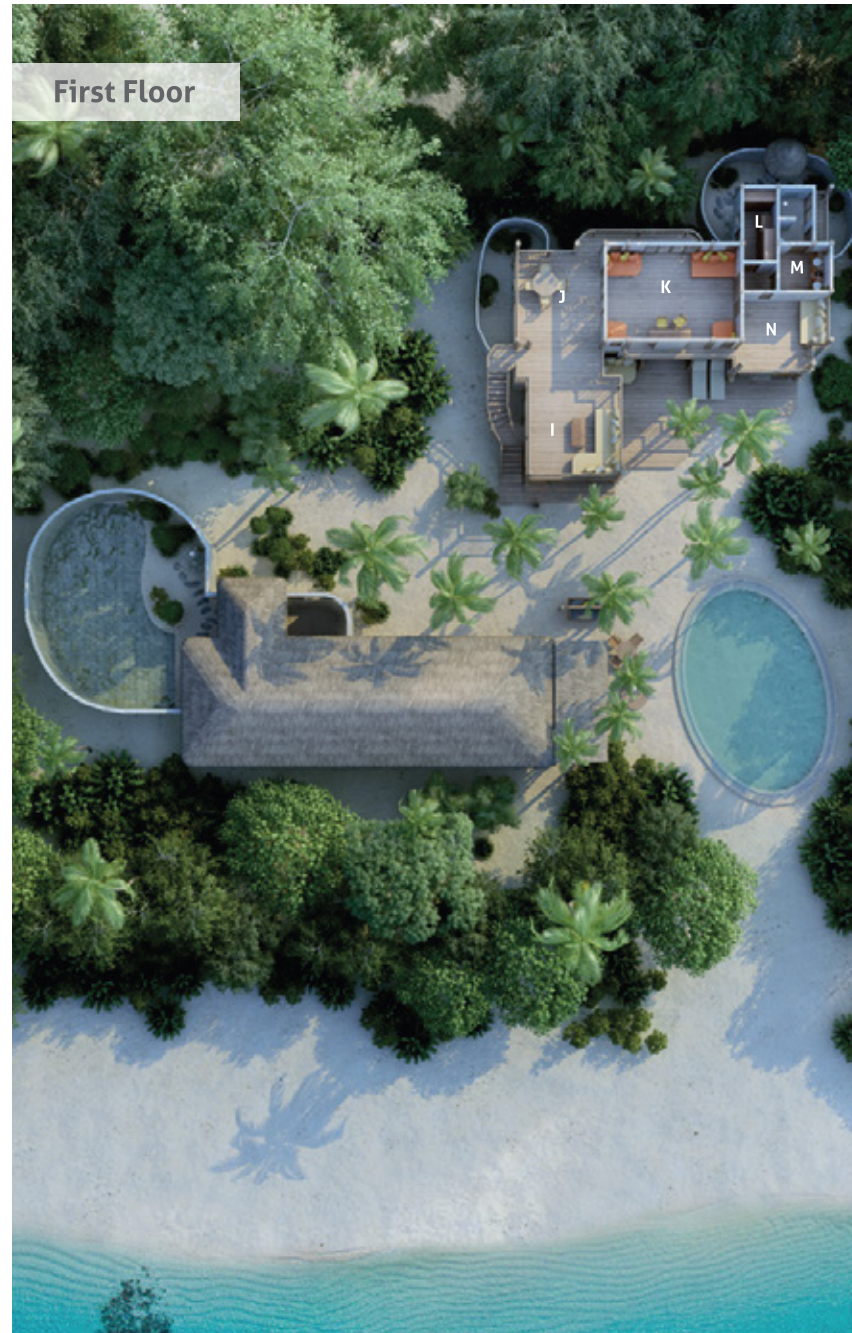

- A Entrance
- B Pool
- C **Master Suite**
  - C1 Daybed
  - C2 Living Area
  - C3 Bedroom
  - C4 Dressing Room
  - C5 Bathroom
  - C6 Outdoor Bathroom
- D Mini Bar
- E Living Room
- F Deck
- G **Guest Suite 1**
  - G1 Bedroom
  - G2 Dressing Room
  - G3 Bathroom
  - G4 Outdoor Bathroom
- H **Guest Suite 2**
  - H1 Bedroom
  - H2 Bathroom
  - H3 Outdoor Bathroom
- I Dining Area
- J Living Area
- K Children's Bedroom
- L Dressing Room
- M Bathroom
- N Upper Floor Outdoor Terrace