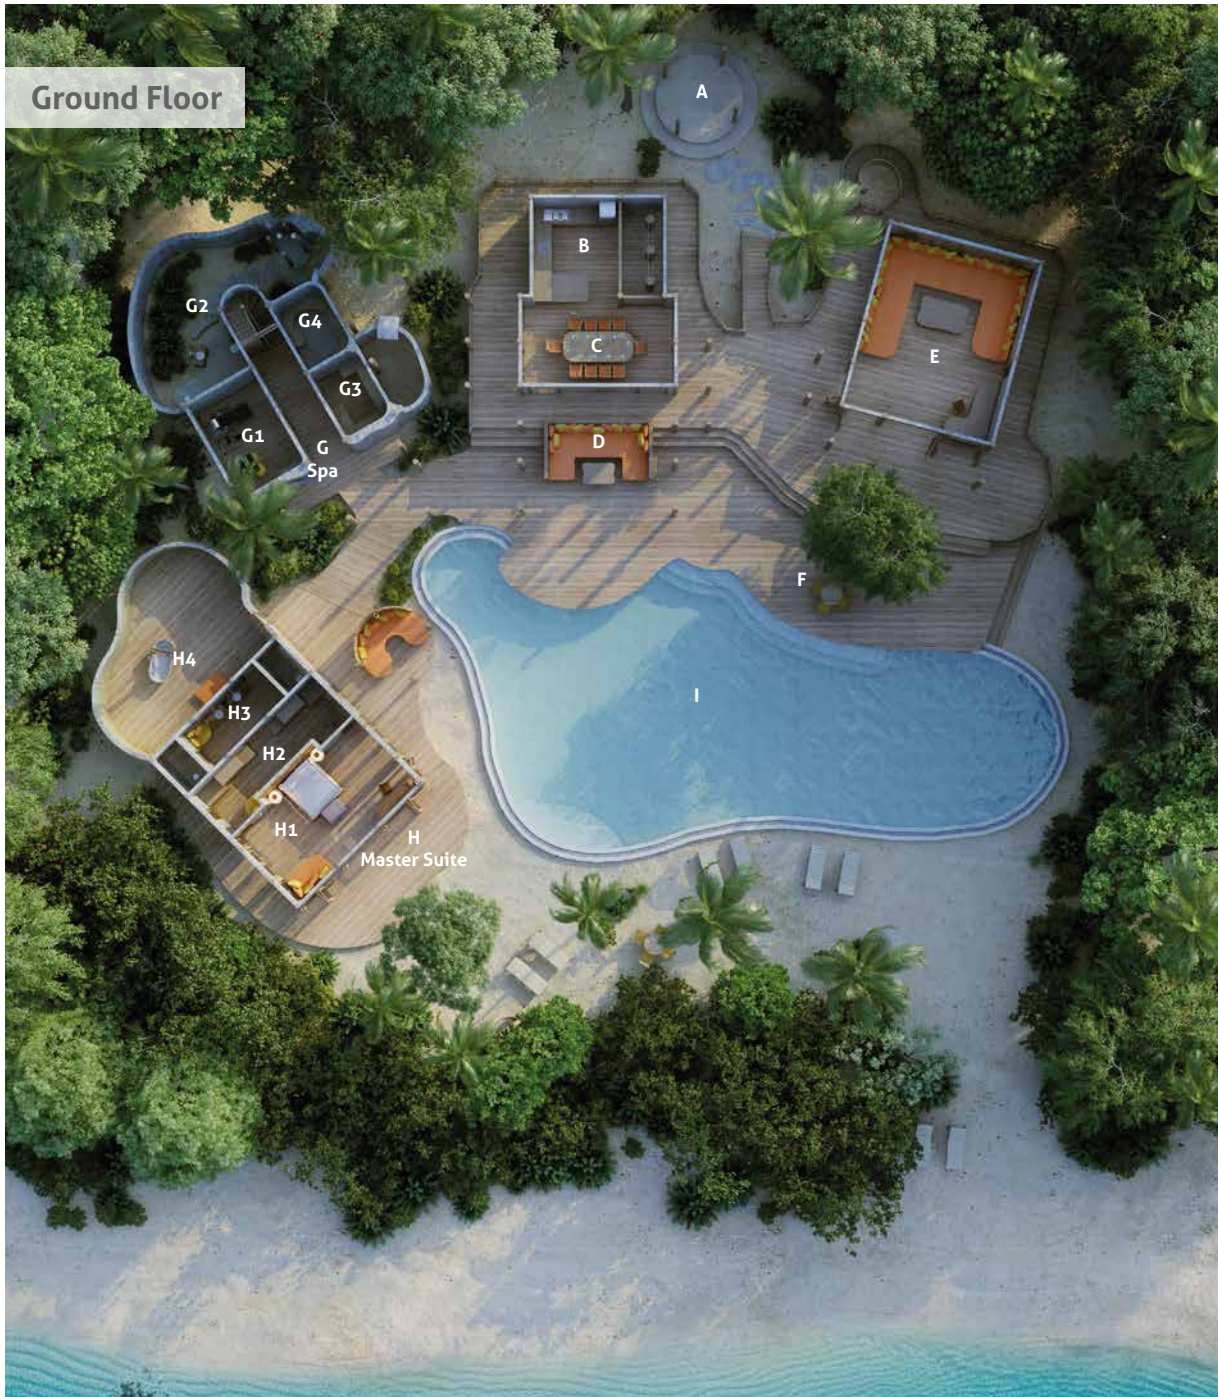

Ground Floor

- A Entrance
- B Kitchen
- C Dining Room
- D Daybed
- E Living Room
- F Pool Deck
- G **Spa**
  - G1 Gym
  - G2 Bathroom
  - G3 Sauna
  - G4 Steam Room
- H **Master Suite**
  - H1 Bedroom
  - H2 Dressing Room
  - H3 Bathroom
  - H4 Outdoor Bathroom
- I Pool