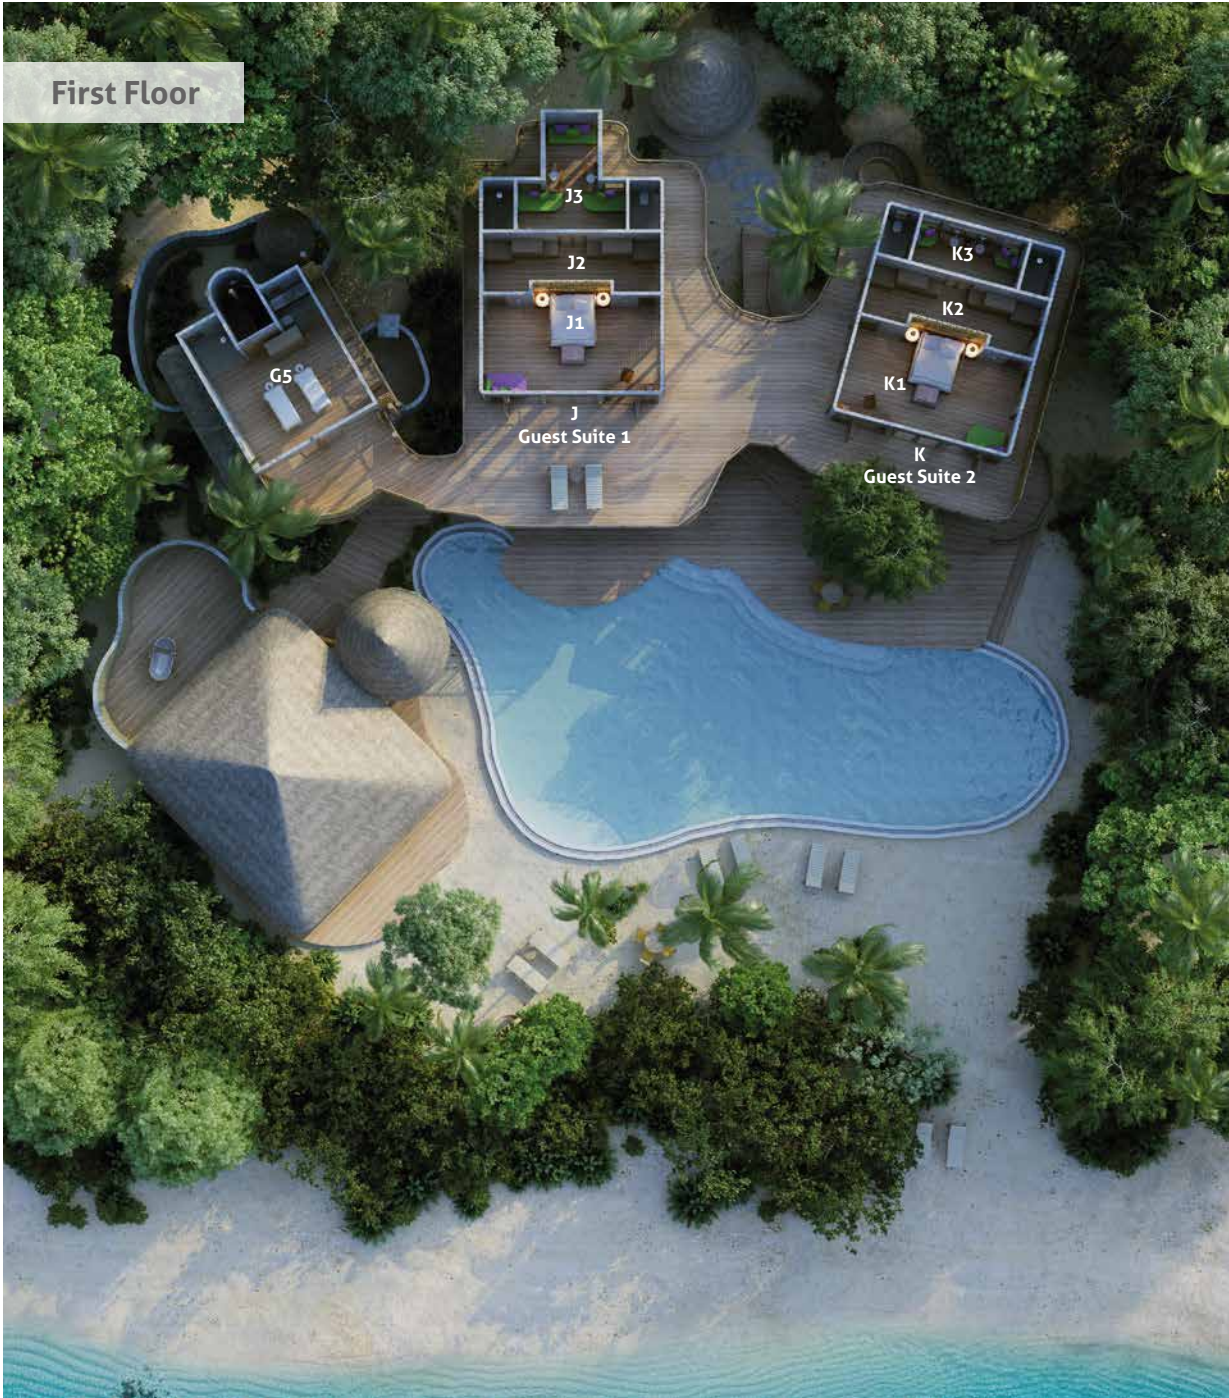

- G **Spa**
  - G5 Spa Treatment Room
- J **Guest Suite 1**
  - J1 Bedroom
  - J2 Dressing Room
  - J3 Bathroom

- K **Guest Suite 2**
  - K1 Bedroom
  - K2 Dressing Room
  - K3 Bathroom