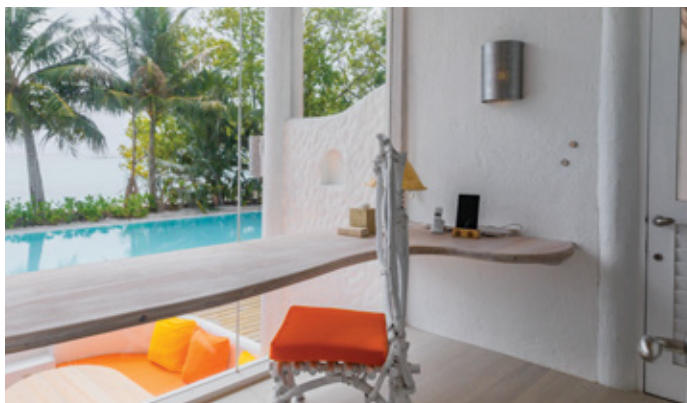

Villa One (3 Bedroom Residence)

Three bedrooms

Total area 1,142 sqm. / 12,292 sq.ft. | Max. occupancy – six adults and three children or nine adults

The name reflects its premier status. When we saw this private point on our island, we knew it deserved one of Soneva Fushi's ultimate villas, and our guests share our passion. Villa One enjoys a legendary reputation amongst guests.

The three-bedroom escape is a luxurious playground of bamboo and other sustainable woods under a traditional thatched roof. Explore dramatic indoor living areas and tropical open living spaces, romantic terraces, scenic decks, idyllic walkways and a huge private seaside swimming pool.

All the luxurious details

- Beach front villa with foyer entrance
- Three spacious bedrooms with king size beds
- Two open-air garden bathrooms with bathtub, outdoor shower and steam room
- Guest bathroom with shower
- Expansive indoor and outdoor living areas
- Extensive balcony on top floor with ocean views
- 235 sqm private swimming pool complete with outdoor dining area in front of the living room and outdoor daybeds
- A wine fridge
- Leisure room with full size snooker table
- Overhead fan, air conditioning, extensive mini bar and personal safe
- DVD player and Bose Hi-fi system with docking station for personal iPods
- Bicycles are provided for all villas
- Wi-Fi connection is provided in villa on request
- Barefoot Guardian service for all villas
- IDD telephones