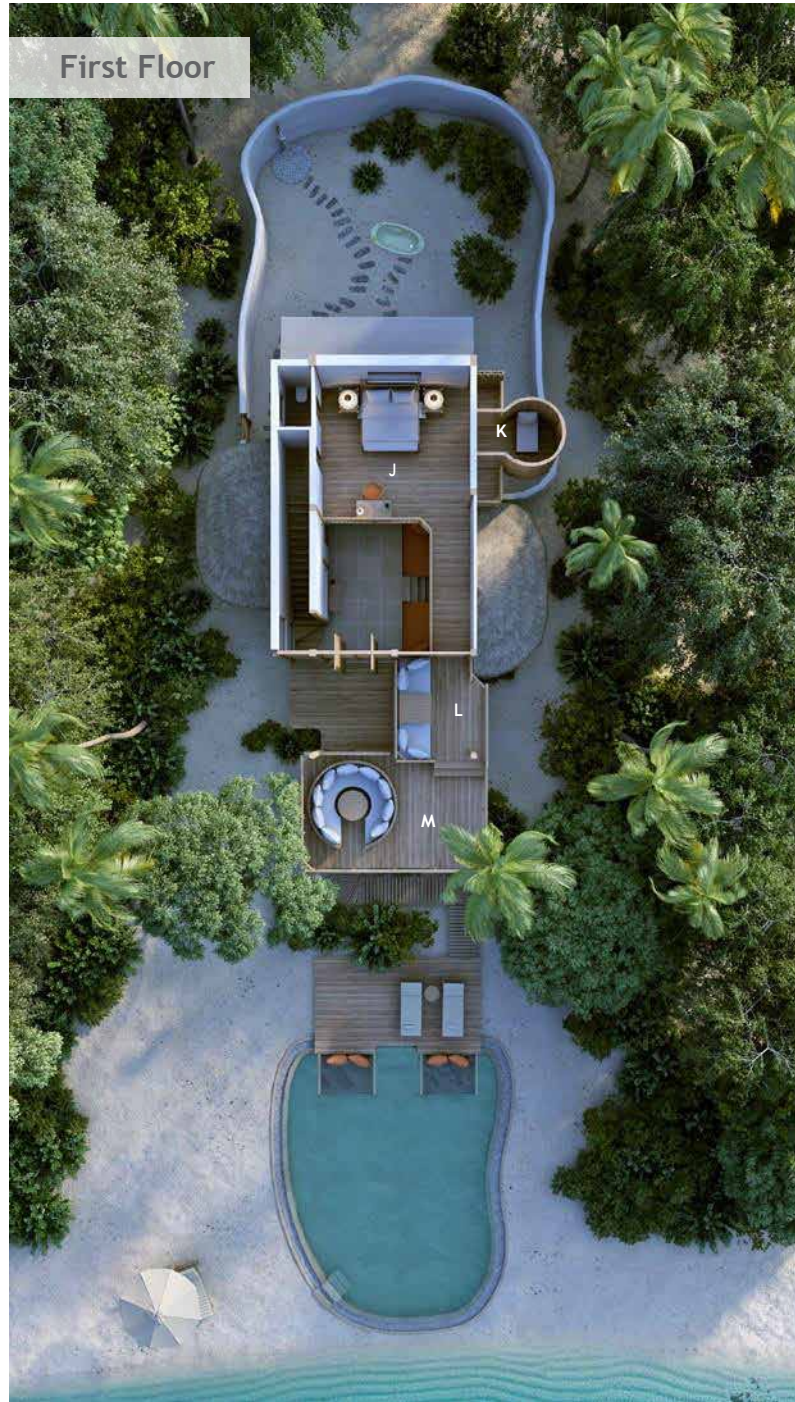

- A Entrance
- B Pool
- C Catamaran Net
- D Daybed
- E Swing
- F Living Room
- G Dressing Area
- H Bathroom
- I Outdoor Bathroom
- J Bedroom
- K Children's Bedroom
- L Daybed
- M Upper Floor Outdoor Terrace