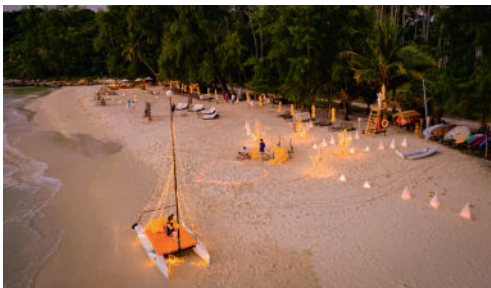

24 ธันวาคม 2564 – 5 มกราคม 2565

Villa Type	แพ็คเกจ 6 วัน 5 คืน	พักต่อแพ็คเกจจ่ายเพิ่ม ต่อคืน
1 ห้องนอน เวย์วิวพูลวิลล่าสวีท	198,000 บาท / วิลล่า	39,500 บาท / วิลล่า
1 ห้องนอน ชั้นเซตไอเชียนวิวพูลวิลล่าสวีท	213,000 บาท / วิลล่า	46,500 บาท / วิลล่า
1 ห้องนอน มิชพูลวิลล่าสวีท	238,000 บาท / วิลล่า	56,000 บาท / วิลล่า
2 ห้องนอน จูเนียร์มิชพูลสวีท	512,000 บาท / วิลล่า	94,000 บาท / วิลล่า
3 ห้องนอน มิชพูลสวีท	750,000 บาท / วิลล่า	165,000 บาท / วิลล่า
4 ห้องนอน ชั้นเซตไอเชียนวิวพูลสวีท	790,000 บาท / วิลล่า	200,000 บาท / วิลล่า

ราคาพิเศษนี้รวม:

- อาหารเช้า และ อาหารเย็นพร้อมเครื่องดื่มไม่มีแอลกอฮอล์ระหว่างมื้ออาหารภายในห้องอาหารของรีสอร์ท (ยกเว้น In-Villa Dining และ Treepod Dining)
- รับฟรี Gala Dinner สำหรับท่านที่เข้าพักวันที่ 24 ธันวาคม 2564 และวันที่ 31 ธันวาคม 2564
- ตัวเครื่องบินไป-กลับจากกรุงเทพฯ ถึงสนามบินโซเนวา คีรี ตามตารางบินของทางรีสอร์ท
- บริการดีเลิศจาก Barefoot Butler และบริการรถกอล์ฟส่วนตัวฟรีตลอดการเข้าพัก
- โอบเมตช็อกโกแลต และโอบเมตไอศกรีม ที่ Ice Cream Parlour
- ส่วนลด 10% สำหรับอาหารและเครื่องดื่ม ภายในห้องอาหารของรีสอร์ทและ In-Villa Dining (ยกเว้นมีบาร์ และ Treepod Dining)

เงื่อนไข: