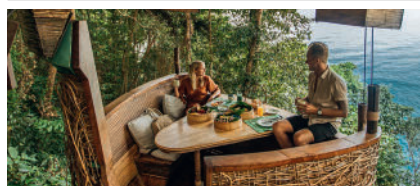

Terms & Conditions:

- Rates are in Thai Baht, per villa, per package, inclusive of service charge and applicable government tax
- Package rates are based on two guests sharing per bedroom
- Valid for Thai residents or expatriates residing in Thailand
- Proof of a Thai ID card or work permit is required at the reservation stage
- This package cannot be combined with any other Soneva promotions or packages
- Booking is subject to resort availability and resort booking conditions
- The full, non-refundable payment is required upon the purchase of this package
- A reduction of THB 25,000 per bedroom per package will be applied when the Seasonal Celebrations Package is booked without return flight transfers between Bangkok and Soneva Kiri
- Please note that Soneva Kiri reserves the right to make changes to your flight itinerary at any time

Extra person	6 Days, 5 Nights Package	Extra Night
Adult (15 years old and above)	THB 71,000 / person	THB 16,500 / person
Child (7 - 14 years old)	THB 35,500 / person	THB 8,000 / person
Child (2 - 6 years old)	THB 6,000 / person	Complimentary