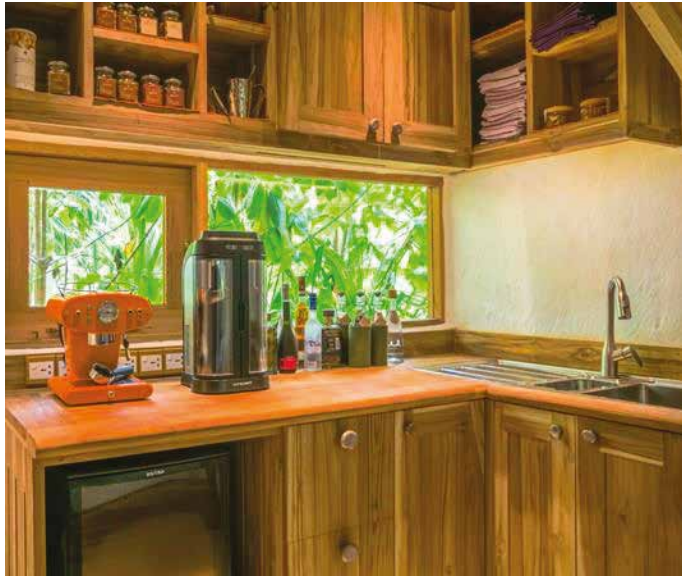

Two Bedroom Crusoe Residence with Pool (Villa 45)

Two bedrooms

Total area 365 sqm. / 3,928 sqft. | Max. occupancy – four adults and two children or six adults

Discover a burst of excitement in this playfully indulgent luxury suite. Upstairs and downstairs bedrooms, a choice of sitting areas high and low, a swimming pool of your own, direct beach access, two lush open-air garden bathrooms, personal bicycles for island exploration and more. Discover your favourite spot. Ours? The private balcony reached via the gangway off the upstairs bedroom.

All the luxurious details

- Double-storey villa with upstairs terrace with daybed
- Spacious master bedroom with king size bed with en suite toilet on the ground floor
- Guest bedroom with en suite bathroom on the first floor
- Private pool
- Large sitting room with daybed/sofas and a swing by the pool
- Luxurious open-air garden bathroom with large bathtub, separate shower and large hanging mirror
- Wine fridge
- Overhead fan, air conditioning, extensive mini bar and personal safe
- DVD player and Bose Hi-fi system with docking station for personal iPods
- Bicycles are provided for all villas
- Wi-Fi connection is provided in villa on request
- Barefoot Butler service for all villas
- IDD telephones