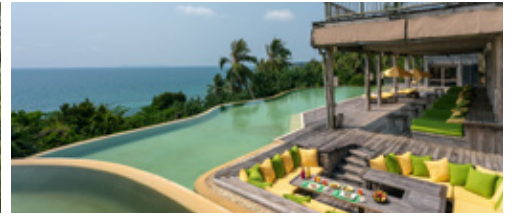

เนเจอร์สปีค กับโซเนวา คีรี – เกาะกูด