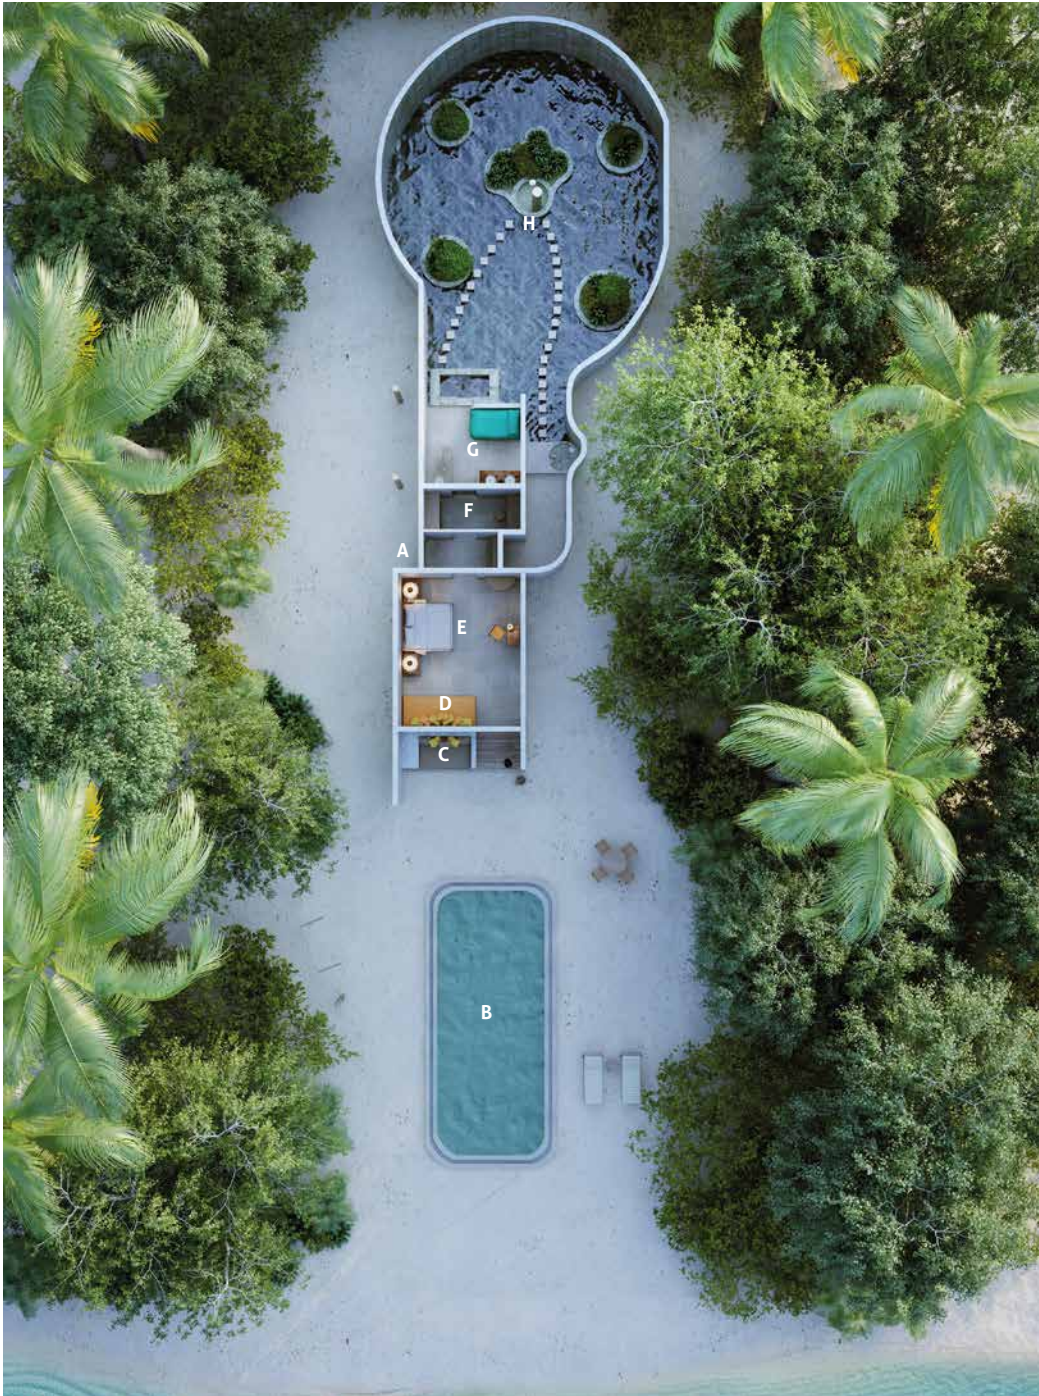

- A Entrance
- B Pool
- C Daybed
- D Living Room
- E Bedroom
- F Dressing Room
- G Bathroom
- H Outdoor Bathroom