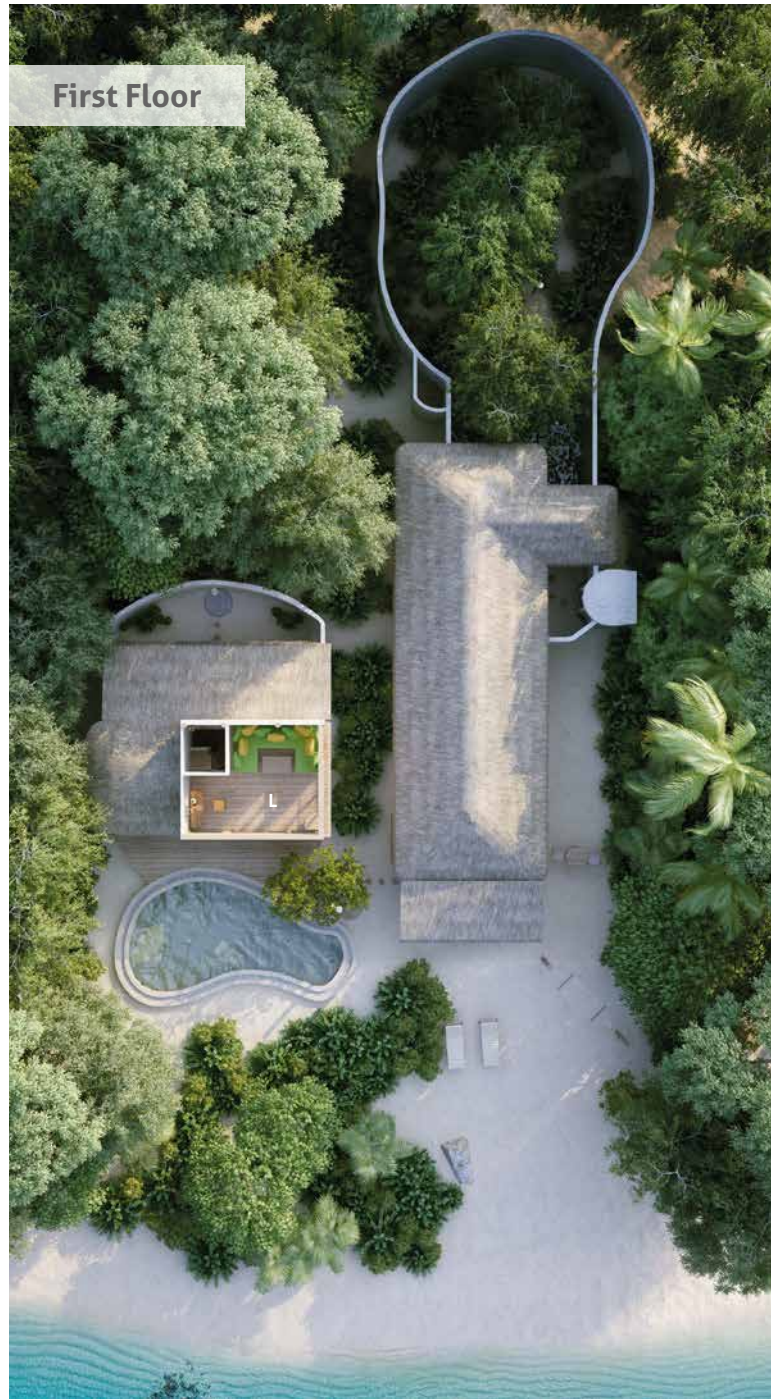

- A Entrance
- B Pool
- C Daybed
- D Master Living Room
- E Dressing Room
- F Sauna
- G Master Bathroom
- H Outdoor Bathroom
- I Gym and Spa
- J Guest Bedroom
- K Guest Bathroom
- L Guest Living Room