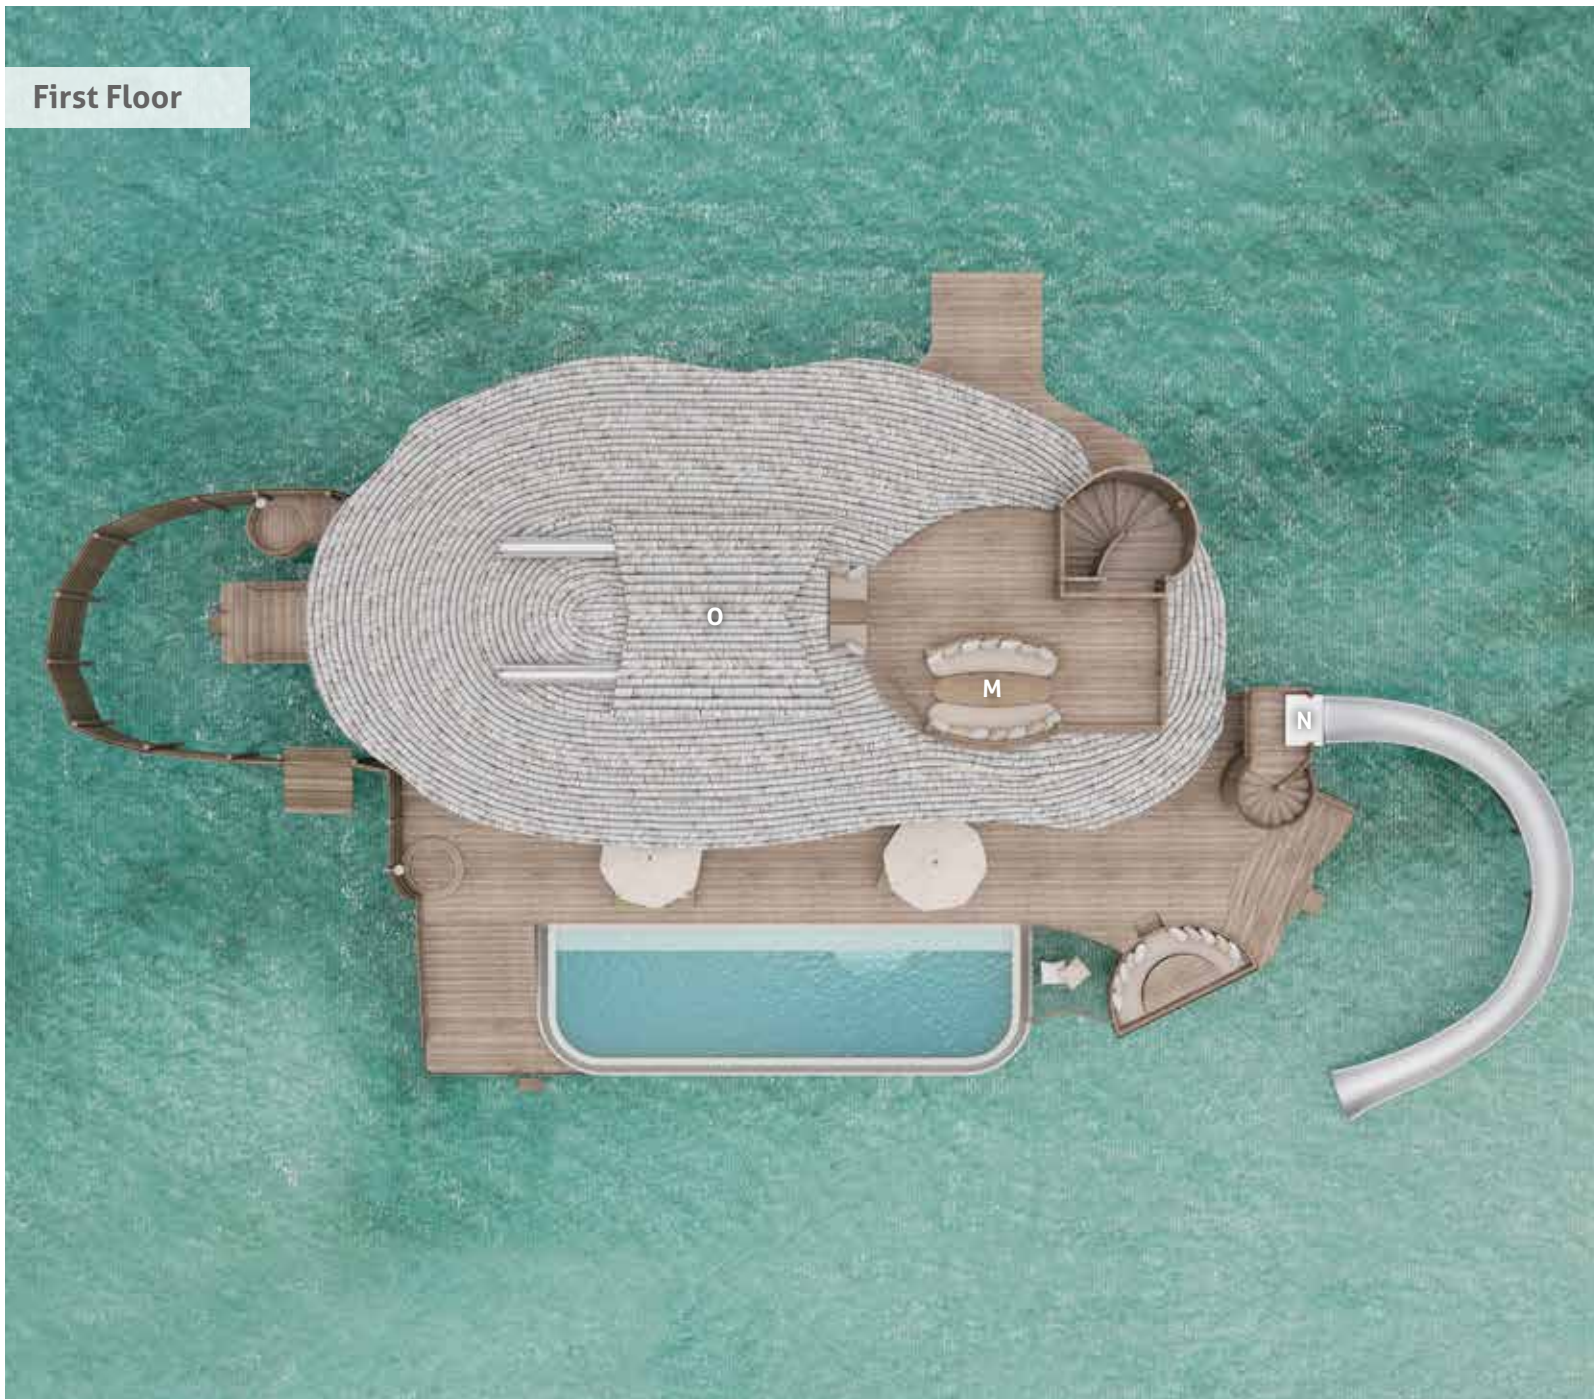

First Floor

- M Dining Sala
- N Slide
- O Retractable Roof