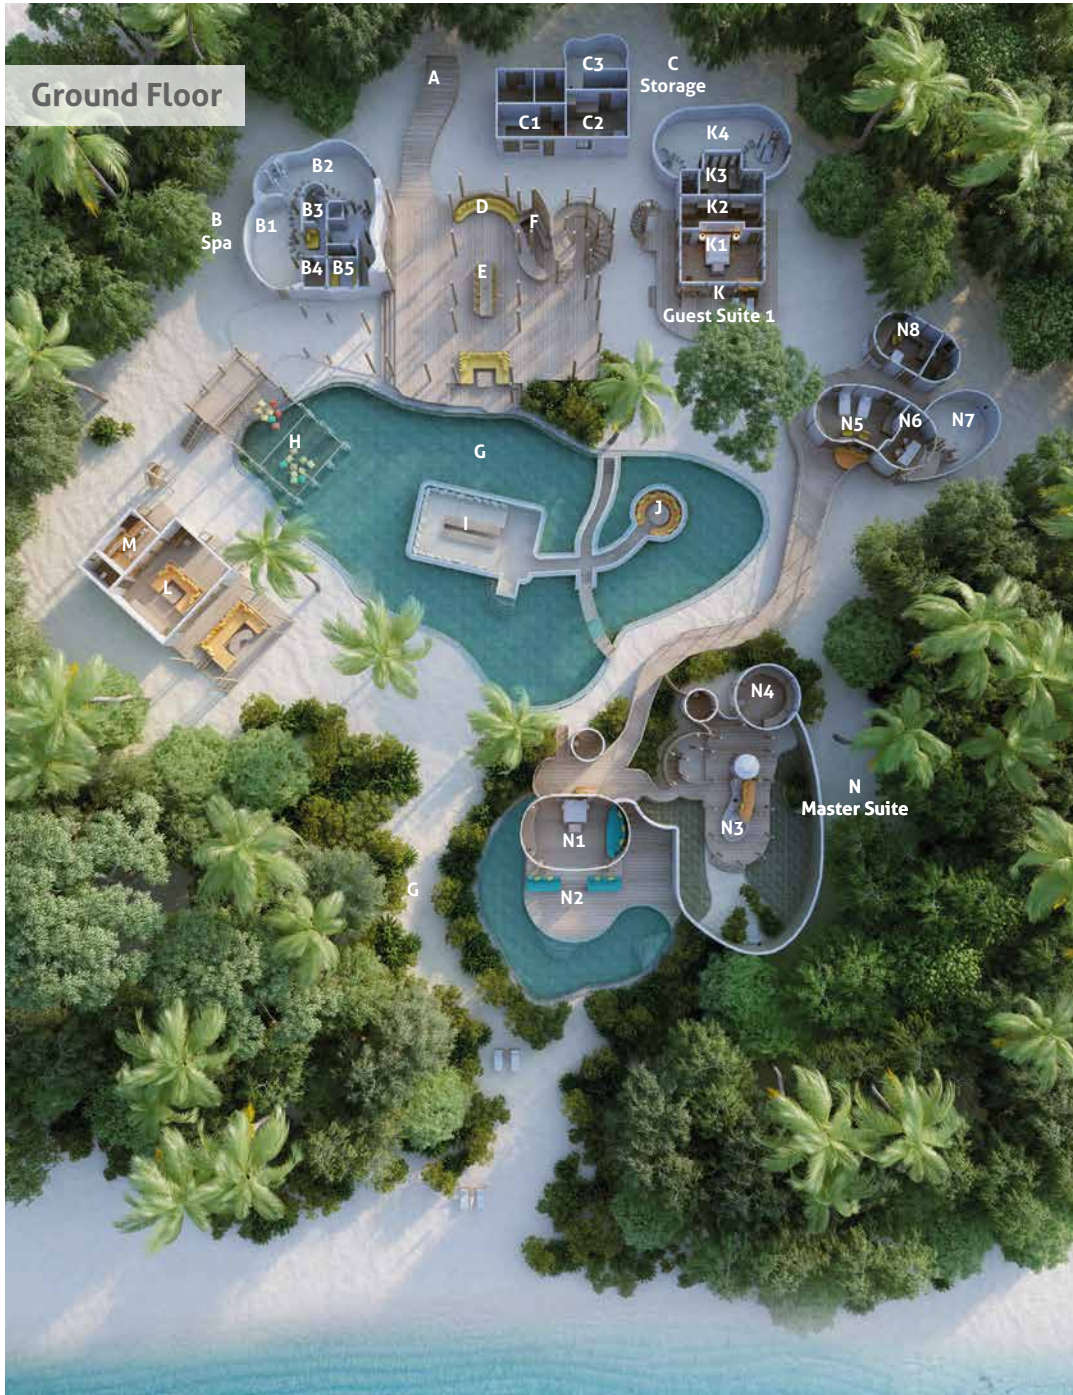

- A Entrance
- B **Spa**
  - B1 Massage Area
  - B2 Outdoor Shower
  - B3 Waiting Area
  - B4 Sauna
  - B5 Steam Room
- C **Storage**
  - C1 Kitchen
  - C2 Barefoot Butler Room
  - C3 Toilet
- D Living Area
- E Dining Area
- F Walk-in Mini Bar
- G Pool
- H Caramaran Net Area
- I Sunken Dining
- J Sunken Seating
- K **Guest Suite 1**
  - K1 Bedroom
  - K2 Dressing Room
  - K3 Bathroom
  - K4 Outdoor Bathroom
- L TV Lounge
- M Study Room
- N **Master Suite**
  - N1 Bedroom
  - N2 Pool Deck
  - N3 Master Bathroom
  - N4 Dressing Room
  - N5 Children's Bedroom
  - N6 Children's Bathroom
  - N7 Outdoor Bathroom
  - N8 Nanny's Room