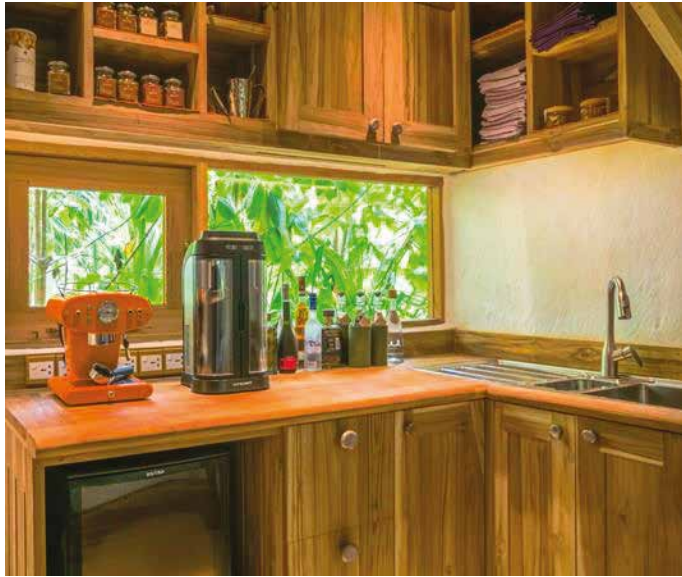

## Two Bedroom Crusoe Residence with Pool (Villa 45)

Two bedrooms

Total area 365 sqm. / 3,928 sqft. | Max. occupancy – four adults and two children or six adults

Discover a burst of excitement in this playfully indulgent luxury suite. Upstairs and downstairs bedrooms, a choice of sitting areas high and low, a swimming pool of your own, direct beach access, two lush open-air garden bathrooms, personal bicycles for island exploration and more. Discover your favourite spot. Ours? The private balcony reached via the gangway off the upstairs bedroom.

### All the luxurious details

- Double-storey villa with upstairs terrace with daybed
- Spacious master bedroom with king size bed with en suite toilet on the ground floor
- Guest bedroom with en suite bathroom on the first floor
- Private pool
- Large sitting room with daybed/sofas and a swing by the pool
- Luxurious open-air garden bathroom with large bathtub, separate shower and large hanging mirror
- Wine fridge
- Overhead fan, air conditioning, extensive mini bar and personal safe
- DVD player and Bose Hi-fi system with docking station for personal iPods
- Bicycles are provided for all villas
- Wi-Fi connection is provided in villa on request
- Barefoot Guardian service for all villas
- IDD telephones