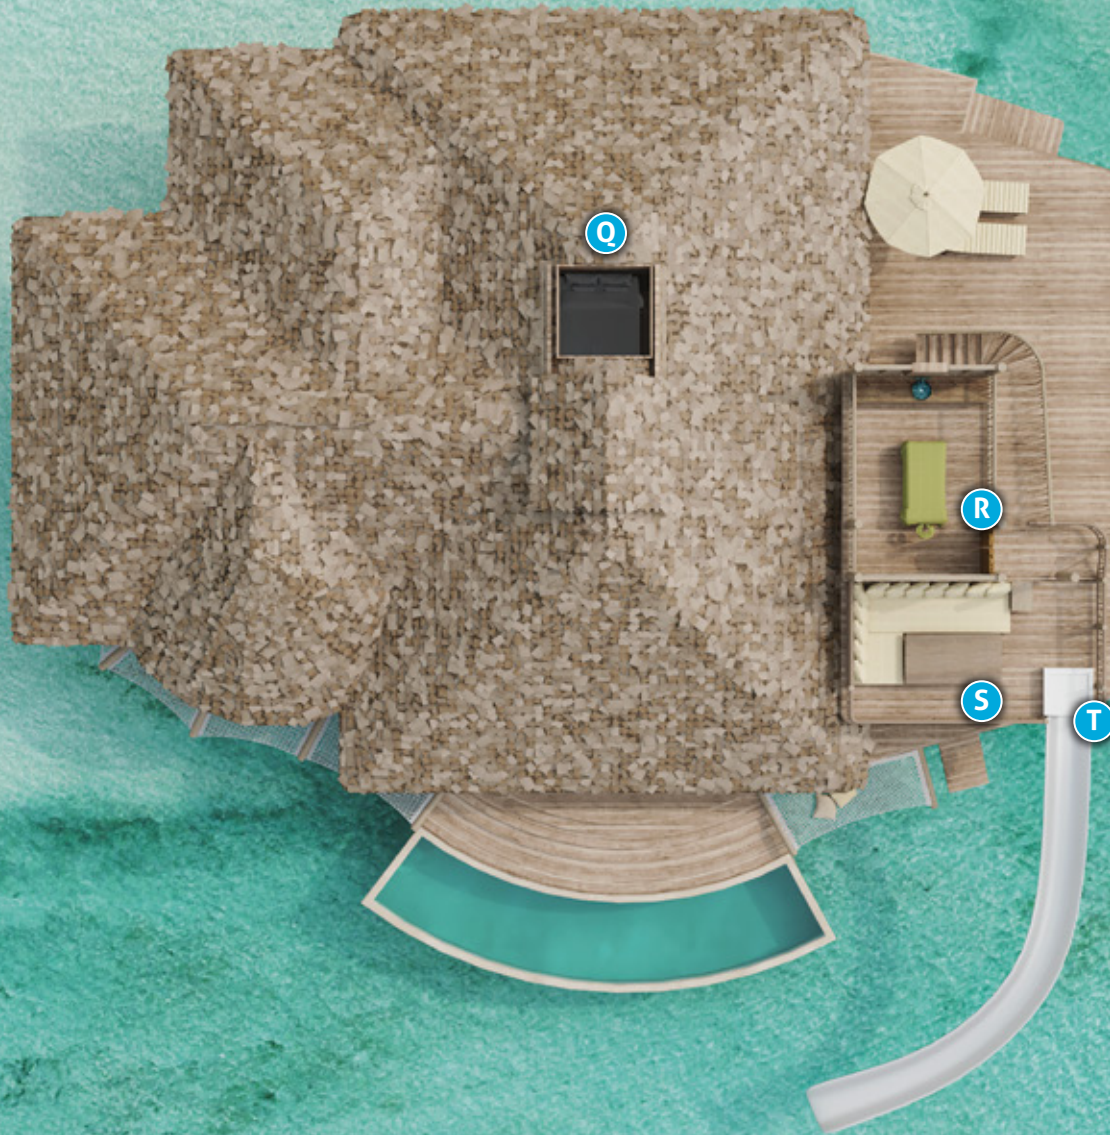

Ground Floor

Castaway Villa

Total Area – 461 sqm / 4,962 sqft
Max. Occupancy – Two Adults
and Two Children

- A** Entrance
- B** Gym
- C** Sun Loungers
- D** Additional Double Bedroom
- E** Additional Shower Room and Ensuite
- F** Luggage Room
- G** Master Bedroom
- H** Dressing Area
- I** Master Bathroom
- J** Study Area
- K** TV Lounge
- L** Pantry and Minibar
- M** Dining Area
- N** Catamaran Nets
- O** Sunken Seating
- P** Pool

First Floor

Castaway Villa

Total Area – 461 sqm / 4,962 sqft
Max. Occupancy – Two Adults
and Two Children

- Q** Retractable Roof
- R** Spa treatment room
- S** Dining Sala
- T** Slide