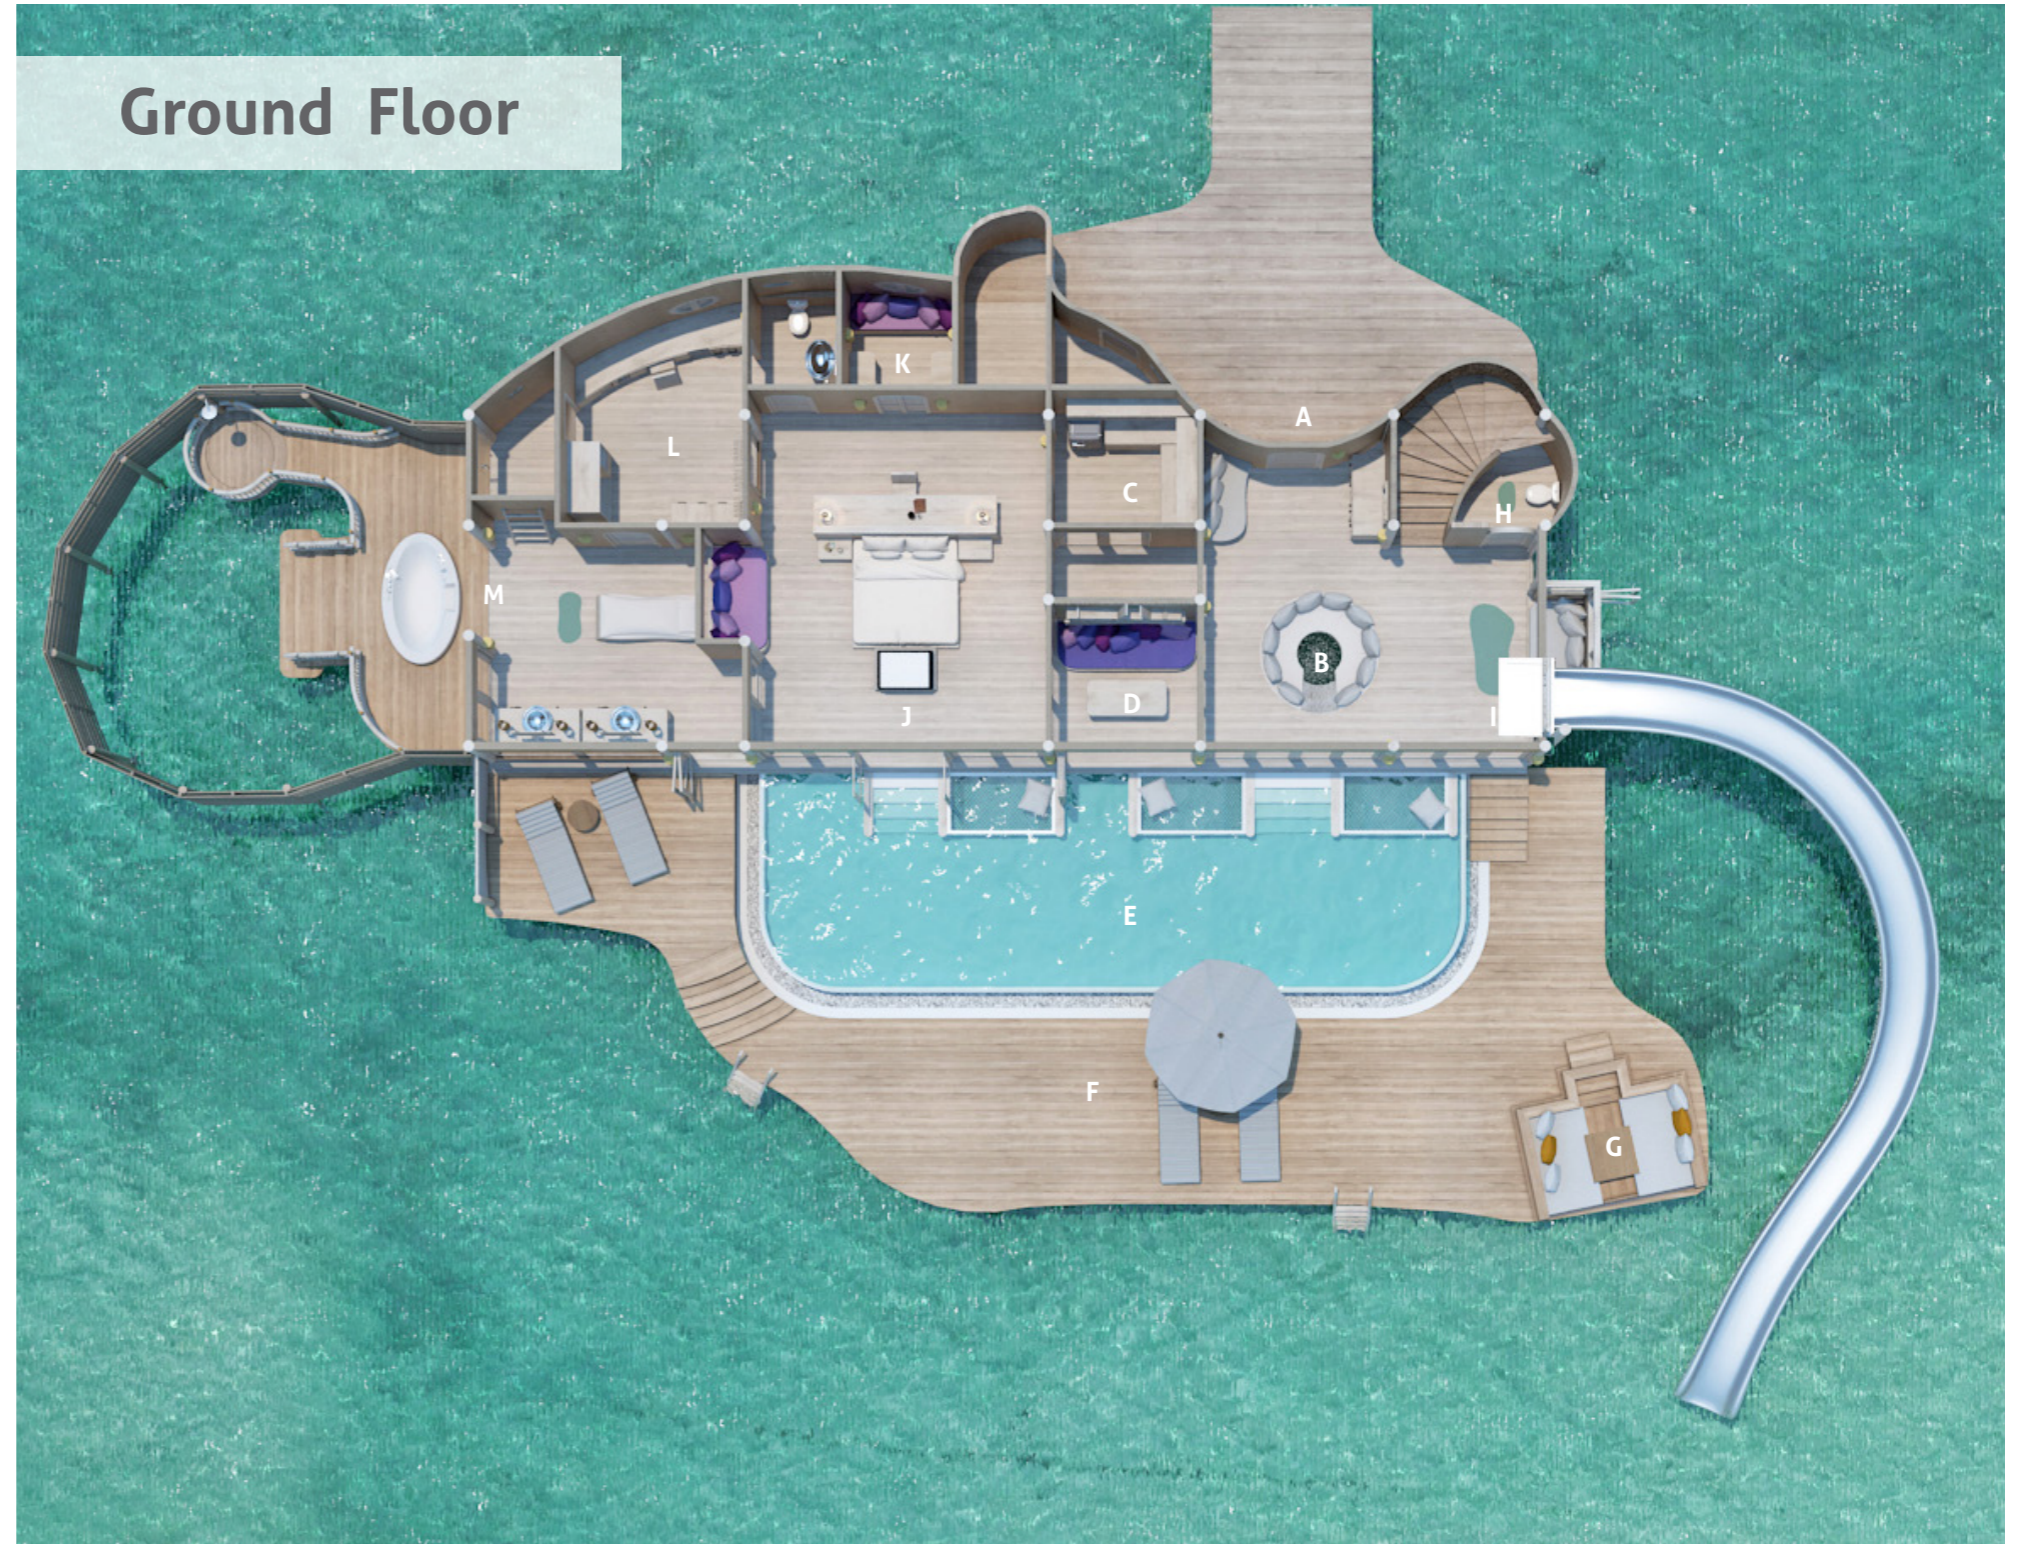

Ground Floor

One bedroom | 437 sqm

Spread across two floors, the 1 Bedroom Water Retreat comes with a private pool surrounded by ample area for sunbathing and taking in ocean vistas. Watch the stars from the comfort of the master bedroom with the villa's retractable roof. In addition to a children's sleeping area, there is a study, walk-in minibar, bathroom, dressing room, outdoor shower, and living area with sunken seats. Upstairs is a dining sala with roof deck and a curved water slide delivering you to the waters below.

A Entrance	H Toilet
B Living Area	I Water Slide
C Mini Bar	J Bedroom
D Study Room	K Children's Bedroom
E Pool	L Dressing Room
F Deck	M Bathroom
G Sunken Seating	

* First Floor on next page

For reservation please contact:
T: +91 124 4511000 | E: reservations@soneva.com | www.soneva.com