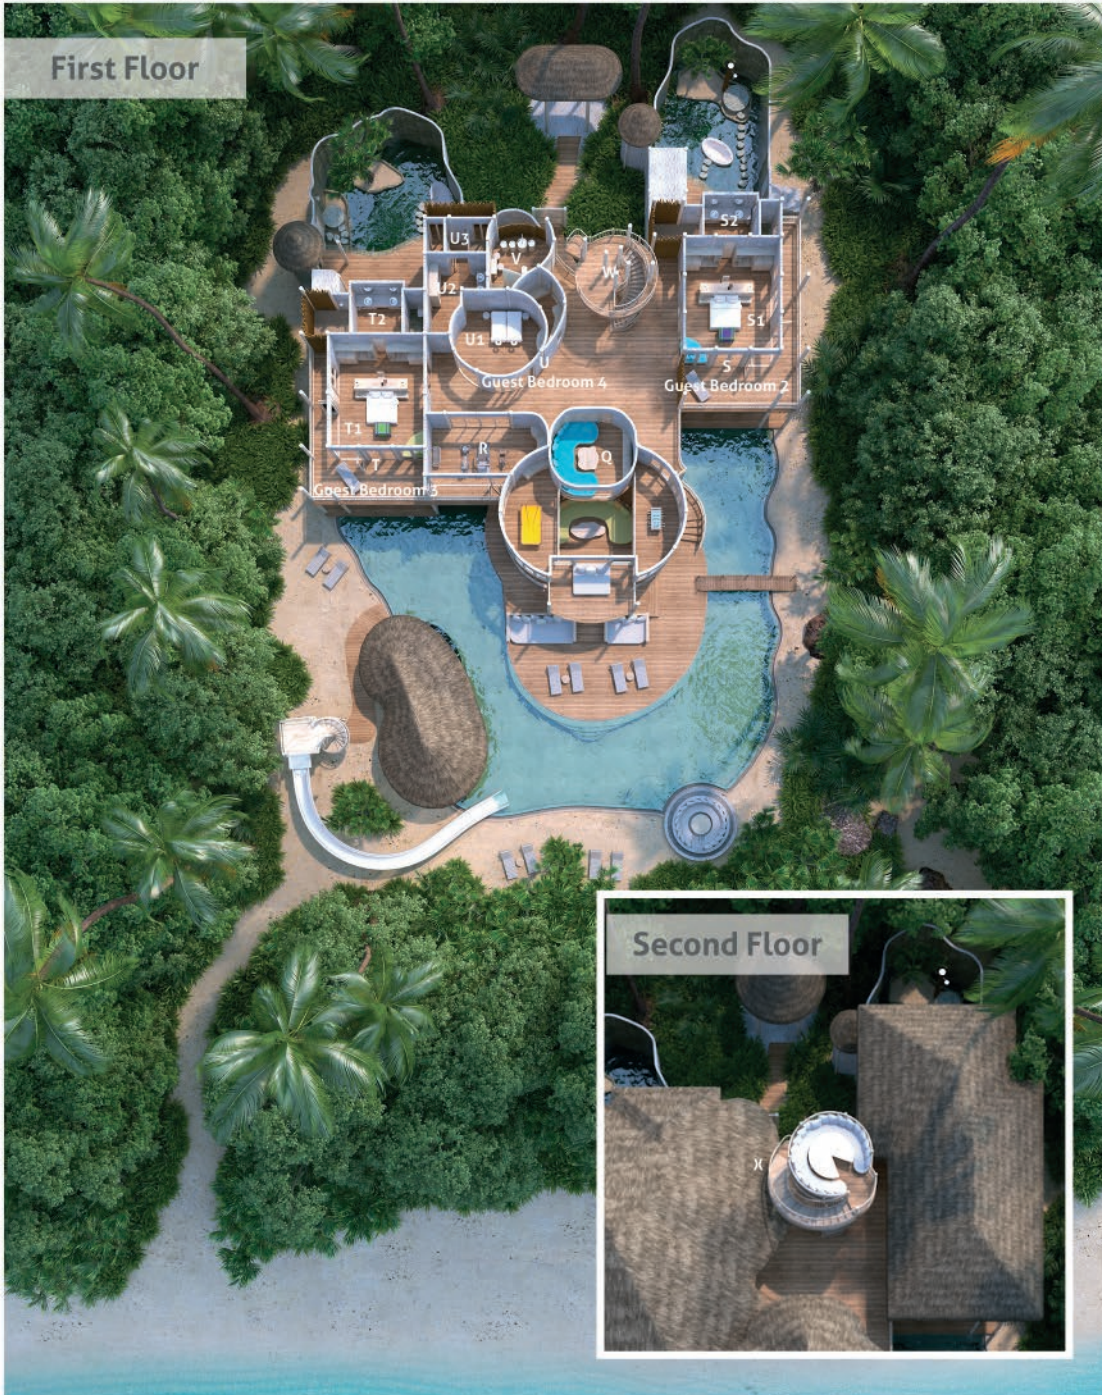

Villa 38 (5 Bedroom Residence)

Five bedrooms

Total area 1,824 sqm./ 19,633 sq.ft.

Max. occupancy – ten adults and five children or twelve adults

- A Entrance
- B **Master Suite**
 - B1 Bedroom
 - B2 Bathroom
 - B3 Steam Shower
 - B4 Outdoor Shower
 - B5 Bathtub
 - B6 Dressing Room
- C Library
- D Sauna Room
- E Shower
- F Steam Room
- G Guest Toilet
- H Dining Area
- I Walk-In Minibar
- J Living Area
- K **Guest Bedroom 1**
 - K1 Bedroom
 - K2 Dressing Room
 - K3 Bathroom
 - K4 Shower
 - K5 Bathtub
- L Bridge
- M Pool Deck
- N Uncovered Sunken Seating Area
- O Covered Sunken Seating Area
- P Water Slide

Villa 38 (5 Bedroom Residence)

Five bedrooms

Total area 1,824 sqm./ 19,633 sq.ft.

Max. occupancy – ten adults and five children or twelve adults

- Q TV Lounge
- R Gym
- S **Guest Bedroom 2**
 - S1 Bedroom
 - S2 Bathroom
- T **Guest Bedroom 3**
 - T1 Bedroom
 - T2 Bathroom
- U **Guest Bedroom 4**
 - U1 Bedroom
 - U2 Walk-in Closet
 - U3 Bathroom
- V Guest Bathroom
- W Stairs to Moonlight Table
- X Moonlight Table