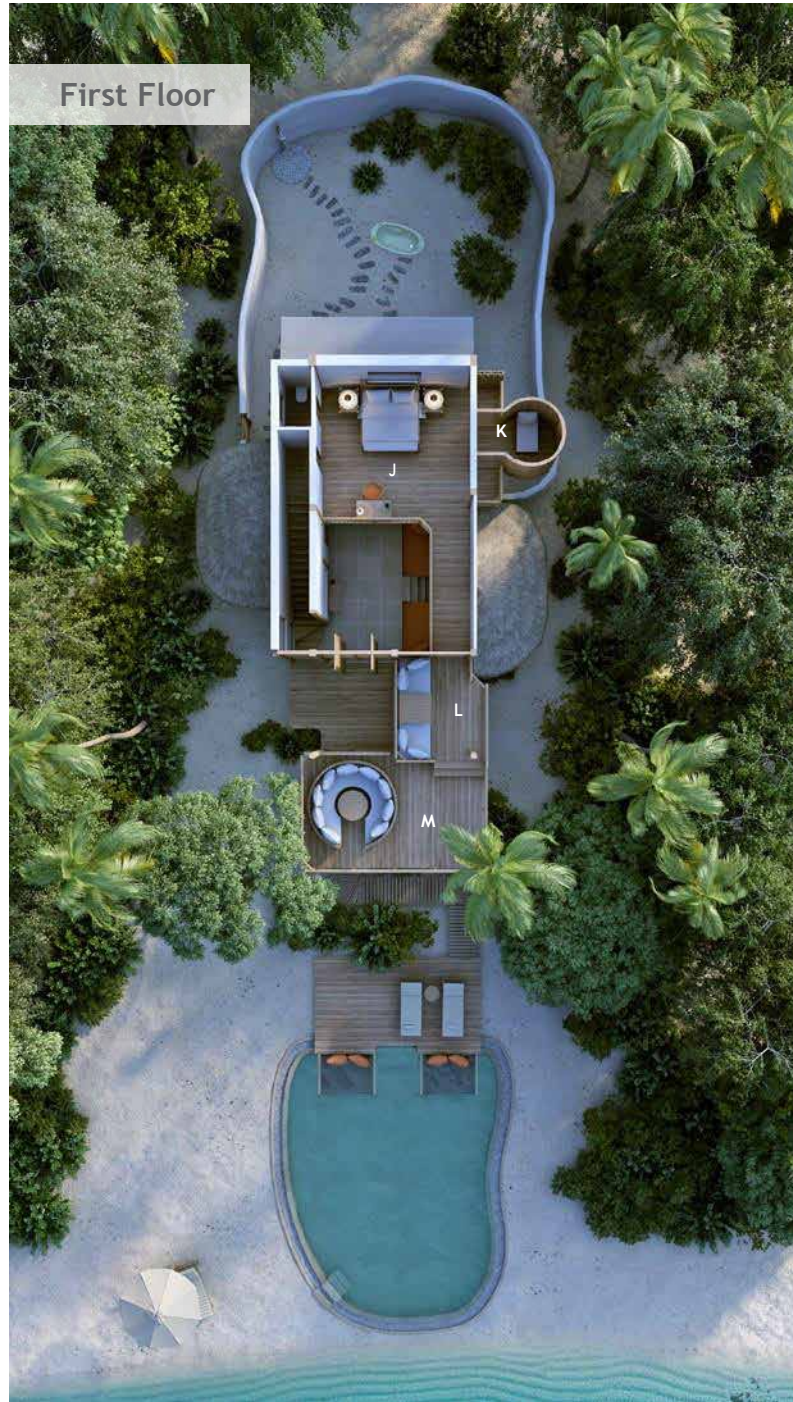

Ground Floor

First Floor

Crusoe Suite with Pool (Villa 17)

One bedroom

Total area 306 sqm. / 3,297 sq.ft.
Max Occupancy – two adults and
two children or three adults

- A Entrance
- B Pool
- C Catamaran Net
- D Daybed
- E Swing
- F Living Room
- G Dressing Area
- H Bathroom
- I Outdoor Bathroom
- J Bedroom
- K Children's Bedroom
- L Daybed
- M Upper Floor Outdoor Terrace